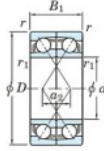

Rillenkugellager einreihig 7076-BDF-FY-JTEKT - 7076-BDF-FY-JTEKT

<https://www.123kugellager.de/kugellager-gehauselager/rillenkugellager/einreihig/7076-bdf-fy-jtekt>

Boundary dimensions

Single ball bearings Face to face (FF)

Bearing No.	Boundary dimensions(mm)					Basic load ratings(kN)		Fatigue load factor		Limiting speeds(min-1)
	d	D	B	r1(min)	r1(max)	Cr	Cor	C0	f0	Grease lub.
7076BDF FY	380	560	164	5	-	959	1740	41.5	-	560