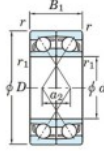

Rillenkugellager einreihig 7068-BDF-FY-JTEKT - 7068-BDF-FY-JTEKT

<https://www.123kugellager.de/kugellager-gehauselager/rillenkugellager/einreihig/7068-bdf-fy-jtekt>

Boundary dimensions

Single row bearings Face to face (FF)

Bearing No.	Boundary dimensions (mm)					Basic load ratings (kN)		Fatigue load limit (kN)	factor	Limiting speeds (min-1)
	d	D	B	r1 (min)	r2 (min)	Cr	Cor	— — —	f0	Grease lub.
7068BDF FY	340	520	164	5	-	914	1550	38,7	-	640