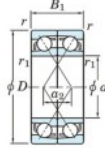

Rillenkugellager einreihig 7056-BDF-FY-JTEKT - 7056-BDF-FY-JTEKT

<https://www.123kugellager.de/kugellager-gehauselager/rillenkugellager/einreihig/7056-bdf-fy-jtekt>

Boundary dimensions

4 Balls (4) Bearings Face to face (FF)

Bearing No.	Boundary dimensions(mm)					Basic load ratings(kN)		Fatigue load limit(kN) C _u	factor f ₀	Limiting speeds(min-1) Grease lub.
	d	D	B	r (min)	r1 (min)	C _r	C _{0r}			
7056BDF FY	280	420	130	4	-	623	906	26.2	-	850