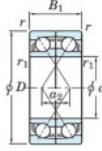

Rillenkugellager einreihig 7048-DF-FY-JTEKT - 7048-DF-FY-JTEKT

<https://www.123kugellager.de/kugellager-gehauselager/rillenkugellager/einreihig/7048-df-fy-jtekt>

Boundary dimensions

Original ball bearings Face to face (DF)

Bearing No.	Boundary dimensions(mm)					Basic load ratings(kN)		Fatigue load factor		Limiting speeds(min-1)
	d	D	B	r1(min)	r1(max)	Cr	Cor	Ca	Ca0	Grease lub.
7048DF FY	240	360	112	3	-	591	751	24.6	-	1400