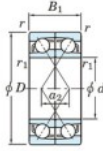

Rillenkugellager einreihig 7240-DF-FY-JTEKT - 7240-DF-FY-JTEKT

<https://www.123kugellager.de/kugellager-gehauselager/rillenkugellager/einreihig/7240-df-fy-jtekt>

Boundary dimensions

Angular ball bearings Face to face (DF)

Bearing No.	Boundary dimensions(mm)					Basic load ratings(kN)		Fatigue load factor		Limiting speeds(min-1)
	d	D	B	r1 (mm)	r (mm)	Cr	Cor	Cu	f0	Grease Lub.
7240DF FY	200	360	116	4	-	658	847	26.2	-	1500