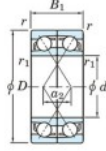

## Rillenkugellager einreihig 7938-CDF-FY-JTEKT - 7938-CDF-FY-JTEKT

<https://www.123kugellager.de/kugellager-gehauselager/rillenkugellager/einreihig/7938-cdf-fy-jtekt>

Boundary dimensions

(Single row bearings Face to face (FF))

Bearing No.	Boundary dimensions(mm)					Basic load ratings(kN)		Fatigue load limit(kN) C <sub>u</sub>	factor f <sub>0</sub>	Limiting speeds(min-1) Grease Lub.
	d	D	B	r1(min)	r1(max)	C <sub>r</sub>	C <sub>0r</sub>			
7938CDF FY	190	260	66	2	-	322	394	13.7	16.5	2700