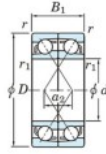

Rillenkugellager einreihig 7236-CDF-FY-JTEKT - 7236-CDF-FY-JTEKT

<https://www.123kugellager.de/kugellager-gehauselager/rillenkugellager/einreihig/7236-cdf-fy-jtekt>

Boundary dimensions

Single row bearings Face to face (FF)

Bearing No.	Boundary dimensions (mm)					Basic load ratings (kN)		Fatigue load factor		Limiting speeds (min-1)
	d	D	B	r1 (min)	r2 (min)	Cr	C0r	C0a	P0	Grease lub.
7236CDF FY	180	320	104	4	-	650	786	25,7	14,9	2400