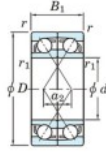

Rillenkugellager einreihig 7236-DF-FY-JTEKT - 7236-DF-FY-JTEKT

<https://www.123kugellager.de/kugellager-gehauselager/rillenkugellager/einreihig/7236-df-fy-jtekt>

Boundary dimensions

Model ball bearings Face to face (DF)

Bearing No.	Boundary dimensions (mm)					Basic load ratings (kN)		Fatigue load factor		Limiting speeds (min-1)
	d	D	B	r1 (min)	r1 (max)	Cr	C0r	Ca	f0	Grease lub.
7236DF FY	180	320	104	4	-	596	724	23.7	-	1700