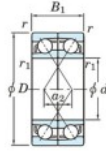

Rillenkugellager einreihig 7234-DF-FY-JTEKT - 7234-DF-FY-JTEKT

<https://www.123kugellager.de/kugellager-gehauselager/rillenkugellager/einreihig/7234-df-fy-jtekt>

Boundary dimensions

Angular ball bearings Face to face (DF)

Bearing No.	Boundary dimensions (mm)					Basic load ratings (kN)		Fatigue load factor		Limiting speeds (min-1)
	d	D	B	r1 (min)	r2 (min)	Cr	Cor	f0	Grease Lub	
7234DF FY	170	310	104	4	-	552	661	22	-	1800