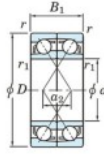

Rillenkugellager einreihig 7934-CDF-FY-JTEKT - 7934-CDF-FY-JTEKT

<https://www.123kugellager.de/kugellager-gehauselager/rillenkugellager/einreihig/7934-cdf-fy-jtekt>

Boundary dimensions

Single ball bearings Face to face (FF)

Bearing No.	Boundary dimensions(mm)					Basic load ratings(kN)		Fatigue load factor		Limiting speeds(min-1)
	d	D	B	r1(min)	r1(max)	Cr	Cor	Ca	f0	Grease lub.
7934CDF FY	170	230	56	2	-	255	302	11.5	16.6	3100