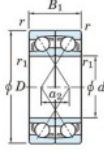

Rillenkugellager einreihig 7228-CDF-FY-JTEKT - 7228-CDF-FY-JTEKT

<https://www.123kugellager.de/kugellager-gehauselager/rillenkugellager/einreihig/7228-cdf-fy-jtekt>

Boundary dimensions

Angular ball bearings Face to face (FF)

Bearing No.	Boundary dimensions(mm)					Basic load ratings(kN)		Fatigue load factor		Limiting speeds(min-1)
	d	D	B	r1(min)	r1(max)	Cr	Cor	Cu	f0	Grease lub.
7228CDF FY	140	250	84	3	-	483	508	18.8	14.8	3200