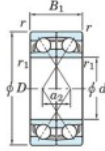

Rillenkugellager einreihig HAR-928-CDF-JTEKT - HAR-928-CDF-JTEKT

<https://www.123kugellager.de/kugellager-gehauselager/rillenkugellager/einreihig/har-928-cdf-jtekt>

Boundary dimensions

Single ball bearings Face to face (FF)

Bearing No.	Boundary dimensions (mm)					Basic load ratings (kN)		Fatigue load factor		Limiting speeds (min-1)
	d	D	B	r (mm)	r1 (mm)	Cr	Cor	Cu	f0	Grease lub.
HAR928CDF	140	190	48	1.5	-	-	72.4	-	8.8	5100