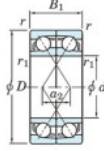

## Rillenkugellager einreihig 7326-BDF-FY-JTEKT - 7326-BDF-FY-JTEKT

<https://www.123kugellager.de/kugellager-gehauselager/rillenkugellager/einreihig/7326-bdf-fy-jtekt>

Boundary dimensions

Single row bearings Face to face (FF)

Bearing No.	Boundary dimensions (mm)					Basic load ratings (kN)		Fatigue load factor		Limiting speeds (min-1)
	d	D	B	r1 (min)	r2 (min)	Cr	Cor	Cu	f0	Grease lub.
7326BDF FY	130	280	116	4	-	507	536	19.4	-	1600