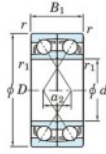

Rillenkugellager einreihig 7226-BDF-FY-JTEKT - 7226-BDF-FY-JTEKT

<https://www.123kugellager.de/kugellager-gehauselager/rillenkugellager/einreihig/7226-bdf-fy-jtekt>

Boundary dimensions

Original type bearings Face to face (DF)

Bearing No.	Boundary dimensions (mm)					Basic load ratings (kN)		Fatigue load limit (kN)	factor	Limiting speeds (min-1)
	d	D	B	r1 (min)	r1 (min)	Cr	Cor	Cur	f0	Grease lub.
7226BDF FY	130	230	80	3	-	360	360	13.9	-	1900