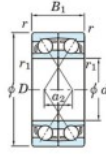

Rillenkugellager einreihig 7026-BDF-FY-JTEKT - 7026-BDF-FY-JTEKT

<https://www.123kugellager.de/kugellager-gehauselager/rillenkugellager/einreihig/7026-bdf-fy-jtekt>

Boundary dimensions

Roller bearings Face to face (FF)

Bearing No.	Boundary dimensions (mm)					Basic load ratings (kN)		Fatigue load factor		Limiting speeds (min-1)
	d	D	B	r (min)	r1 (min)	C _r	C _{0r}	C _u	f ₀	
7026BDF FY	130	200	66	2	-	213	226	9.2	-	2100