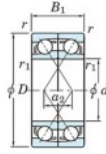

Rillenkugellager einreihig 7324-DF-FY-JTEKT - 7324-DF-FY-JTEKT

<https://www.123kugellager.de/kugellager-gehauselager/rillenkugellager/einreihig/7324-df-fy-jtekt>

Boundary dimensions

Single row bearings Face to face (FF)

Bearing No.	Boundary dimensions (mm)					Basic load ratings (kN)		Fatigue load limit (kN)	factor	Limiting speeds (min-1)
	d	D	B	r1 (min)	r1 (min)	Cr	Cor	Cr	f0	Grease lub.
7324DF FY	120	260	110	3	-	500	504	18.9	-	2400