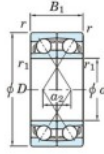

Rillenkugellager einreihig 7224-BDF-FY-JTEKT - 7224-BDF-FY-JTEKT

<https://www.123kugellager.de/kugellager-gehauselager/rillenkugellager/einreihig/7224-bdf-fy-jtekt>

Boundary dimensions

Angular ball bearings Face to face (DF)

Bearing No.	Boundary dimensions (mm)					Basic load ratings (kN)		Fatigue load factor		Limiting speeds (min ⁻¹)
	d	D	B	r (min)	r1 (min)	C _r	C _{0r}	f ₀	f ₀	Grease lub.
7224BDF FY	120	215	80	2.1	-	321	302	13.6	-	2100