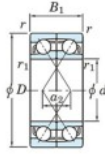

Rillenkugellager einreihig 7024-BDF-FY-JTEKT - 7024-BDF-FY-JTEKT

<https://www.123kugellager.de/kugellager-gehauselager/rillenkugellager/einreihig/7024-bdf-fy-jtekt>

Boundary dimensions

Single ball bearings Face to face (FF)

Bearing No.	Boundary dimensions(mm)					Basic load ratings(kN)		Fatigue load limit (kN)	factor	Limiting speeds(min-1)
	d	D	B	r1(min)	r1(max)	Cr	Cor	lim	f0	Grease lub.
7024BDF FY	120	180	56	2	-	176	186	7.85	-	2300