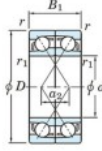

Rillenkugellager einreihig 7322-CDF-FY-JTEKT - 7322-CDF-FY-JTEKT

<https://www.123kugellager.de/kugellager-gehauselager/rillenkugellager/einreihig/7322-cdf-fy-jtekt>

Boundary dimensions

Angular ball bearings Face to face (FF)

| Bearing No. | Boundary dimensions(mm) | | | | | Basic load ratings(kN) | | Fatigue load factor | | Limiting speeds(min-1) |
|-------------|-------------------------|-----|-----|---------|---------|------------------------|-----|---------------------|------|------------------------|
| | d | D | B | r1(min) | r1(max) | Cr | Cor | Ca | f0 | Grease lub. |
| 7322CDF FY | 110 | 240 | 100 | 3 | - | 505 | 484 | 18.8 | 13.4 | 3500 |