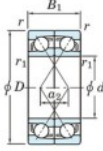

Rillenkugellager einreihig 7021-CDF-FY-JTEKT - 7021-CDF-FY-JTEKT

<https://www.123kugellager.de/kugellager-gehauselager/rillenkugellager/einreihig/7021-cdf-fy-jtekt>

Boundary dimensions

Single ball bearings Face to face (FF)

Bearing No.	Boundary dimensions(mm)					Basic load ratings(kN)		Fatigue load factor		Limiting speeds(min-1)
	d	D	B	r (mm)	r1 (mm)	Cr	C0r	Ca	f0	Grease lub.
7021CDF FY	105	160	52	2	-	178	179	8.6	15.9	4800