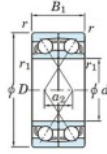

## Rillenkugellager einreihig 7318-DF-FY-JTEKT - 7318-DF-FY-JTEKT

<https://www.123kugellager.de/kugellager-gehauselager/rillenkugellager/einreihig/7318-df-fy-jtekt>

Boundary dimensions

ROLLAKIN BEARING

Single ball bearings Face to face (DF)

Bearing No.	Boundary dimensions(mm)					Basic load ratings(kN)		Fatigue load factor		Limiting speeds(min-1)
	d	D	B	r (mm)	r1 (mm)	Cr	Cor	f0	Gresse lub.	
7318DF FY	90	190	86	3	-	327	270	11.8	-	3300