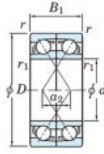

## Rillenkugellager einreihig 7316-BDF-FY-JTEKT - 7316-BDF-FY-JTEKT

<https://www.123kugellager.de/kugellager-gehauselager/rillenkugellager/einreihig/7316-bdf-fy-jtekt>

Boundary dimensions

Single ball bearings Face to face (FF)

Bearing No.	Boundary dimensions(mm)					Basic load ratings(kN)		Fatigue load factor		Limiting speeds(min-1)
	d	D	B	r1(min)	r1(max)	Cr	Cor	Ca	f0	Grease Lub.
7316BDF FY	80	170	78	2.1	-	259	200	11.6	-	2800