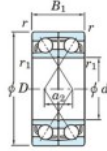

Rillenkugellager einreihig 7414-BDF-FY-JTEKT - 7414-BDF-FY-JTEKT

<https://www.123kugellager.de/kugellager-gehauselager/rillenkugellager/einreihig/7414-bdf-fy-jtekt>

Boundary dimensions

(Single row) bearings Face to face (FF)

Bearing No.	Boundary dimensions (mm)					Basic load ratings (kN)		Fatigue load limit (kN)	factor	Limiting speeds (min-1)
	d	D	B	r1 (min)	r1 (min)	C _r	C _{0r}	C _u	F0	Grease lub.
7414BDF FY	70	180	84	3	-	301	237	10.9	-	2300