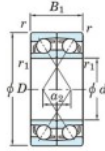

Rillenkugellager einreihig 7913-CDF-JTEKT - 7913-CDF-JTEKT

<https://www.123kugellager.de/kugellager-gehauselager/rillenkugellager/einreihig/7913-cdf-jtekt>

Boundary dimensions

Single row bearings Face to face (FF)

Bearing No.	Boundary dimensions (mm)					Basic load ratings (kN)		Fatigue load factor		Limiting speeds (min-1)
	d	D	B	r (mm)	r1 (mm)	C _r	C _{0r}	C _u	f ₀	Grease lub.
7913CDF FY	65	90	26	1	-	42.2	42.3	2.2	16.5	8600