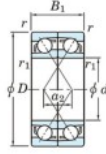

## Rillenkugellager einreihig 7411-BDF-FY-JTEKT - 7411-BDF-FY-JTEKT

<https://www.123kugellager.de/kugellager-gehauselager/rillenkugellager/einreihig/7411-bdf-fy-jtekt>

Boundary dimensions

Single row bearings Face to face (FF)

Bearing No.	Boundary dimensions (mm)					Basic load ratings (kN)		Fatigue load limit (kN) - G <sub>L</sub>	factor f <sub>0</sub>	Limiting speeds (min <sup>-1</sup> ) Grease lub.
	d	D	B	r (min)	r1 (min)	C <sub>r</sub>	C <sub>0r</sub>			
7411BDF FY	55	140	66	2.1	-	224	153	11	-	3000