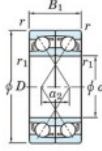

Rillenkugellager einreihig 7410-DF-FY-JTEKT - 7410-DF-FY-JTEKT

<https://www.123kugellager.de/kugellager-gehauselager/rillenkugellager/einreihig/7410-df-fy-jtekt>

Boundary dimensions

Angular ball bearings Face to face (FF)

Bearing No.	Boundary dimensions(mm)					Basic load ratings(kN)		Fatigue load limit(kN)	factor	Limiting speeds(min-1)
	d	D	B	r1(mm)	r2(mm)	Cr	Cor	Cu	f0	Grease lub.
7410DF FY	50	130	62	2.1	-	198	131	9.85	-	3800