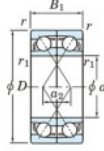

Rillenkugellager einreihig 7410-BDF-FY-JTEKT - 7410-BDF-FY-JTEKT

<https://www.123kugellager.de/kugellager-gehauselager/rillenkugellager/einreihig/7410-bdf-fy-jtekt>

Boundary dimensions

Single ball bearings Face to face (FF)

Bearing No.	Boundary dimensions (mm)					Basic load ratings (kN)		Fatigue load factor		Limiting speeds (min-1)
	d	D	B	r1 (min)	r1 (max)	Cr	C0r	Cu	f0	Grease lub.
7410BDF FY	50	130	62	2.1	-	183	121	8.45	-	3300