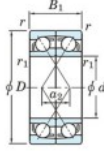

Rillenkugellager einreihig 7310-BDF-FY-JTEKT - 7310-BDF-FY-JTEKT

<https://www.123kugellager.de/kugellager-gehauselager/rillenkugellager/einreihig/7310-bdf-fy-jtekt>

Boundary dimensions

Two deep groove bearings Face to face (DF)

Bearing No.	Boundary dimensions (mm)					Basic load ratings (kN)		Fatigue load factor		Limiting speeds (min-1)
	d	D	B	r (min)	r1 (min)	Cr	Cor	Cu	f0	Grease lub.
7310BDF FY	50	110	54	2	-	131	88.6	5.8	-	4400