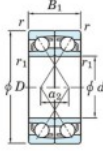

Rillenkugellager einreihig 7010-CDF-FY-JTEKT - 7010-CDF-FY-JTEKT

<https://www.123kugellager.de/kugellager-gehauselager/rillenkugellager/einreihig/7010-cdf-fy-jtekt>

Boundary dimensions

Angular ball bearings Face to face (DF)

| Bearing No. | Boundary dimensions (mm) | | | | | Basic load ratings (kN) | | Fatigue load factor | | Limiting speeds (min ⁻¹) |
|-------------|--------------------------|----|----|--------|---------|-------------------------|------|---------------------|------|--------------------------------------|
| | d | D | B | r (mm) | r1 (mm) | Cr | Cor | Cu | f0 | Grease lub. |
| 7010CDF FY | 50 | 80 | 32 | 1 | - | 52.7 | 43.9 | 2.5 | 15.7 | 10000 |