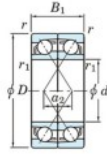

Rillenkugellager einreihig 7307-CDF-FY-JTEKT - 7307-CDF-FY-JTEKT

<https://www.123kugellager.de/kugellager-gehauselager/rillenkugellager/einreihig/7307-cdf-fy-jtekt>

Boundary dimensions

Regular ball bearings Face to face (FF)

Bearing No.	Boundary dimensions (mm)					Basic load ratings (kN)		Fatigue load factor		Limiting speeds (min ⁻¹)
	d	D	B	r (min)	r1 (min)	Cr	Cor	f0	Grease lub.	
7307CDF FY	35	80	42	1.5	-	77	47.2	3.5	13.4	11000