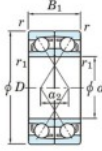

## Rillenkugellager einreihig 7307-BDF-FY-JTEKT - 7307-BDF-FY-JTEKT

<https://www.123kugellager.de/kugellager-gehauselager/rillenkugellager/einreihig/7307-bdf-fy-jtekt>

Boundary dimensions

Single row bearings Face to face (FF)

Bearing No.	Boundary dimensions (mm)					Basic load ratings (kN)		Fatigue load factor		Limiting speeds (min <sup>-1</sup> )
	d	D	B	r (min)	r1 (min)	Cr	Cor	Cu	f0	Grease lub.
7307BDF FY	35	80	42	1.5	-	65.9	40.5	2.65	-	6200