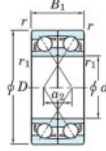

Rillenkugellager einreihig 7207-BDF-FY-JTEKT - 7207-BDF-FY-JTEKT

<https://www.123kugellager.de/kugellager-gehauselager/rillenkugellager/einreihig/7207-bdf-fy-jtekt>

Boundary dimensions

Single ball bearings Face to face (FF)

Bearing No.	Boundary dimensions (mm)					Basic load ratings (kN)		Fatigue load limit (kN)	factor	Limiting speeds (min ⁻¹)
	d	D	B	r (min)	r1 (min)	Cr	Cor	Cu	f0	Grease lub.
7207BDF FY	35	72	34	1.1	-	52.1	34.1	2.1	-	6600