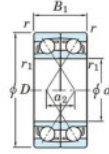

Rillenkugellager einreihig 7907-CDF-FY-JTEKT - 7907-CDF-FY-JTEKT

<https://www.123kugellager.de/kugellager-gehauselager/rillenkugellager/einreihig/7907-cdf-fy-jtekt>

Boundary dimensions

Single row bearings Face to face (DF)

Bearing No.	Boundary dimensions (mm)					Basic load ratings (kN)		Fatigue load factor		Limiting speeds (min-1)
	d	D	B	r1 (mm)	r1 (mm)	Cr	Cor	f0	Grease lub.	
7907CDF FY	35	55	20	0.6	-	25.5	19.4	1.1	15.7	15000