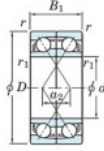

Rillenkugellager einreihig HAR-006-CDF-JTEKT - HAR-006-CDF-JTEKT

<https://www.123kugellager.de/kugellager-gehauselager/rillenkugellager/einreihig/har-006-cdf-jtekt>

Boundary dimensions

Single row bearings Face to face (DF)

Bearing No.	Boundary dimensions (mm)					Basic load ratings (kN)		Fatigue load factor		Limiting speeds (min-1)
	d	D	B	r (min)	r1 (min)	Cr	C0r	C0r	f0	Grease Lub.
HAR006CDF	30	55	26	1	-	-	9.75	-	7.9	21000