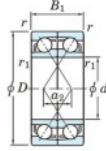

Rillenkugellager einreihig 7205-CDF-FY-JTEKT - 7205-CDF-FY-JTEKT

<https://www.123kugellager.de/kugellager-gehauselager/rillenkugellager/einreihig/7205-cdf-fy-jtekt>

Boundary dimensions

ROLLAKIN BEARING

Regular ball bearings Face to face (DF)

Bearing No.	Boundary dimensions (mm)					Basic load ratings (kN)		Fatigue load factor		Limiting speeds (min-1)
	d	D	B	r1 (min)	r1 (max)	Cr	C0r	f0	f0	Grease Lub.
7205CDF FY	25	52	30	1	-	33.7	20.5	1.4	14	17000