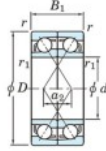

Rillenkugellager einreihig 7205-CDF-FY-JTEKT - 7205-CDF-FY-JTEKT

<https://www.123kugellager.de/kugellager-gehauselager/rillenkugellager/einreihig/7205-cdf-fy-jtekt>

Boundary dimensions

Regular ball bearings Face to face (FF)

Bearing No.	Boundary dimensions (mm)					Basic load ratings (kN)		Fatigue load factor		Limiting speeds (min-1)
	d	D	B	r1 (mm)	r2 (mm)	Cr	Cor	f0	f0	Grease Lub.
7205CDF FY	25	52	30	1	-	33.7	20.5	1.4	14	17000