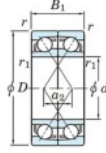

Rillenkugellager einreihig 7003-BDF-FY-JTEKT - 7003-BDF-FY-JTEKT

<https://www.123kugellager.de/kugellager-gehauselager/rillenkugellager/einreihig/7003-bdf-fy-jtekt>

Boundary dimensions

Angular ball bearings Face to face (DF)

Bearing No.	Boundary dimensions (mm)					Basic load ratings (kN)		Fatigue load limit (kN)	Factor	Limiting speeds (min ⁻¹)
	d	D	B	r (min)	r1 (min)	Cr	Cor			
7003BDF FY	17	35	20	0.3	-	12.4	7.5	0.39	-	14000