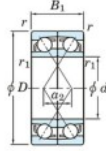

## Rillenkugellager einreihig 7200-CDF-FY-JTEKT - 7200-CDF-FY-JTEKT

<https://www.123kugellager.de/kugellager-gehauselager/rillenkugellager/einreihig/7200-cdf-fy-jtekt>

Boundary dimensions

Single ball bearings Face to face (FF)

Bearing No.	Boundary dimensions(mm)					Basic load ratings(kN)		Fatigue load factor		Limiting speeds(min-1)
	d	D	B	r1(min)	r1(max)	Cr	Cor	Cu	f0	Grease lub.
7200CDF FY	10	30	18	0.6	-	10.2	4.7	0.24	13.4	32000