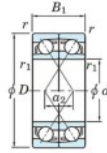

Rillenkugellager einreihig 7000-CDF-FY-JTEKT - 7000-CDF-FY-JTEKT

<https://www.123kugellager.de/kugellager-gehauselager/rillenkugellager/einreihig/7000-cdf-fy-jtekt>

Boundary dimensions

Single row bearings Face to face (FF)

Bearing No.	Boundary dimensions (mm)					Basic load ratings (kN)		Fatigue load factor		Limiting speeds (min ⁻¹)
	d	D	B	r (min)	r1 (min)	C _r	C _{0r}	C _{0r}	f ₀	Grease lub.
7000CDF FY	10	26	16	0.3	-	10.7	4.95	0.25	12.5	37000