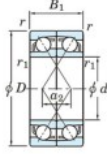

Rillenkugellager einreihig 7220-DF-JTEKT - 7220-DF-JTEKT

<https://www.123kugellager.de/kugellager-gehauselager/rillenkugellager/einreihig/7220-df-jtekt>

Boundary dimensions

Single row bearings Face to face (DF)

Bearing No.	Boundary dimensions(mm)						Basic load ratings(kN)		Fatigue load factor		Limiting speeds(min-1) Grease lub.
	d	D	B	r (min)	r1 (min)	Cr	Cor	Cu	f0		
7220DF	100	180	68	2.1	1.1	292	252	13	-	2600	