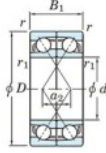

## Rillenkugellager einreihig 7316-DF-JTEKT - 7316-DF-JTEKT

<https://www.123kugellager.de/kugellager-gehauselager/rillenkugellager/einreihig/7316-df-jtekt>

Boundary dimensions

Angular ball bearings Face to face (DF)

Bearing No.	Boundary dimensions (mm)						Basic load ratings (kN)		Fatigue load limit (kN)		factor	Limiting speeds (min-1)
	d	D	B	r (min)	r1 (min)	r2 (min)	Cr	Cor	C0	r0		
7316DF	80	170	78	2.1	1.1		299	238	14.7	-		3000