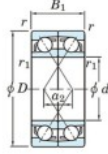

## Rillenkugellager einreihig 7213-BDF-JTEKT - 7213-BDF-JTEKT

<https://www.123kugellager.de/kugellager-gehauselager/rillenkugellager/einreihig/7213-bdf-jtekt>

Boundary dimensions

Angular ball bearings Face to face (DF)

Bearing No.	Boundary dimensions (mm)					Basic load ratings (kN)		Fatigue load factor		Limiting speeds (min <sup>-1</sup> )
	d	D	B	r (min)	r1 (min)	Cr	Cor	f0	Grease lub.	
7213BDF	65	120	46	1.5	1	129	105	6.15	-	3100