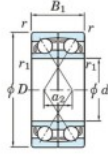

## Rillenkugellager einreihig 7211-CDF-JTEKT - 7211-CDF-JTEKT

<https://www.123kugellager.de/kugellager-gehauselager/rillenkugellager/einreihig/7211-cdf-jtekt>

Boundary dimensions

Angular ball bearings Face to face (DF)

Bearing No.	Boundary dimensions(mm)					Basic load ratings(kN)		Fatigue load factor		Limiting speeds(min-1)
	d	D	B	r (mm)	r1 (mm)	Cr	Cor	f0	f0	Grease lub.
7211CDF	55	100	42	1.5	1	112	86.1	5.6	14.6	6700