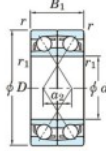

Rillenkugellager einreihig 7211-DF-JTEKT - 7211-DF-JTEKT

<https://www.123kugellager.de/kugellager-gehauselager/rillenkugellager/einreihig/7211-df-jtekt>

Boundary dimensions

Single ball bearings Face to face (DF)

Bearing No.	Boundary dimensions(mm)					Basic load ratings(kN)		Fatigue load limit(kN)		factor	Limiting speeds(min-1)
	d	D	B	r1(min)	r1(max)	Cr	Cor	C0	f0		
7211DF	55	100	42	1.5	1	104	79.6	4.9	-	-	4800