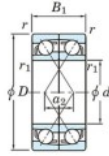

## Rillenkugellager einreihig 7409-DF-JTEKT - 7409-DF-JTEKT

<https://www.123kugellager.de/kugellager-gehauselager/rillenkugellager/einreihig/7409-df-jtekt>

Boundary dimensions

Angular ball bearings Face to face (DF)

Bearing No.	Boundary dimensions (mm)					Basic load ratings (kN)		Fatigue load limit (kN)	factor	Limiting speeds (min-1)
	d	D	B	B1 (min)	r1 (min)	Cr	Co			
7409DF	45	120	58	2	1	185	120	9.3	-	3300