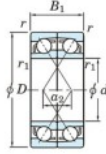

Rillenkugellager einreihig 7208-DF-JTEKT - 7208-DF-JTEKT

<https://www.123kugellager.de/kugellager-gehauselager/rillenkugellager/einreihig/7208-df-jtekt>

Boundary dimensions

Single ball bearings Face to face (FF)

Bearing No.	Boundary dimensions(mm)						Basic load ratings(kN)			Fatigue load factor		Limiting speeds(min-1)
	d	D	B	r1(min)	r1(max)	Cr	C0r	Ca	f0	Grease lub.		
7208DF	40	80	36	1.1	0.6	71.7	50.3	3.25	-	6400		