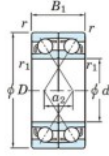

Rillenkugellager einreihig 7207-BDF-JTEKT - 7207-BDF-JTEKT

<https://www.123kugellager.de/kugellager-gehauselager/rillenkugellager/einreihig/7207-bdf-jtekt>

Boundary dimensions

Single ball bearings Face to face (DF)

Bearing No.	Boundary dimensions(mm)						Basic load ratings(kN)		Fatigue load factor		Limiting speeds(min-1)
	d	D	B	r1(min)	r2(min)	Cr	Cor	Ca	f0	Grease lub.	
7207BDF	35	72	34	1.1	0.6	54.9	36.9	2.25	-	5200	