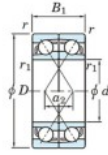

Rillenkugellager einreihig 7406-DF-JTEKT - 7406-DF-JTEKT

<https://www.123kugellager.de/kugellager-gehauselager/rillenkugellager/einreihig/7406-df-jtekt>

Boundary dimensions

Angular ball bearings Face to face (DF)

Bearing No.	Boundary dimensions (mm)					Basic load ratings (kN)		Fatigue load limit (kN)	factor	Limiting speeds (min-1)
	d	D	B	r (mm)	r1 (mm)	Cr	Cor			
7406DF	30	90	46	1.5	1	104	63.2	4.85	-	4500

PRODUKTMERKMALE