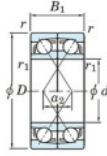

Rillenkugellager einreihig 7306-DF-JTEKT - 7306-DF-JTEKT

<https://www.123kugellager.de/kugellager-gehauselager/rillenkugellager/einreihig/7306-df-jtekt>

Boundary dimensions

Single ball bearings Face to face (DF)

Bearing No.	Boundary dimensions(mm)						Basic load ratings(kN)		Fatigue load factor		Limiting speeds(min-1)
	d	D	B	r1(min)	r1(max)	Cr	Cor	C0	f0	Grease lub.	
7306DF	30	72	38	1.1	0.6	64.8	41.2	2.85	-	7300	