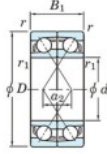

## Rillenkugellager einreihig 7206-DF-JTEKT - 7206-DF-JTEKT

<https://www.123kugellager.de/kugellager-gehauselager/rillenkugellager/einreihig/7206-df-jtekt>

Boundary dimensions

Single ball bearings Face to face (DF)

Bearing No.	Boundary dimensions(mm)						Basic load ratings(kN)		Fatigue load limit(kN)	factor	Limiting speeds(min-1)
	d	D	B	r1(min)	r1(max)	Cr	Cor	FO Grease lub.			
7206DF	30	62	32	1	0.6	45.7	29.7	1.95	-	8000	