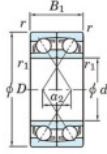

Rillenkugellager einreihig 7305-DF-JTEKT - 7305-DF-JTEKT

<https://www.123kugellager.de/kugellager-gehauselager/rillenkugellager/einreihig/7305-df-jtekt>

Boundary dimensions

Single row bearings Face to face (DF)

Bearing No.	Boundary dimensions(mm)						Basic load ratings(kN)		Fatigue load limit(kN)		Limiting speeds(min-1)
	d	D	B	r (min)	r1 (min)	C _r	C _{0r}	C ₁₀	f ₀		
7305DF	25	62	34	1.1	0.6	53.6	31.6	2.35	-	8800	